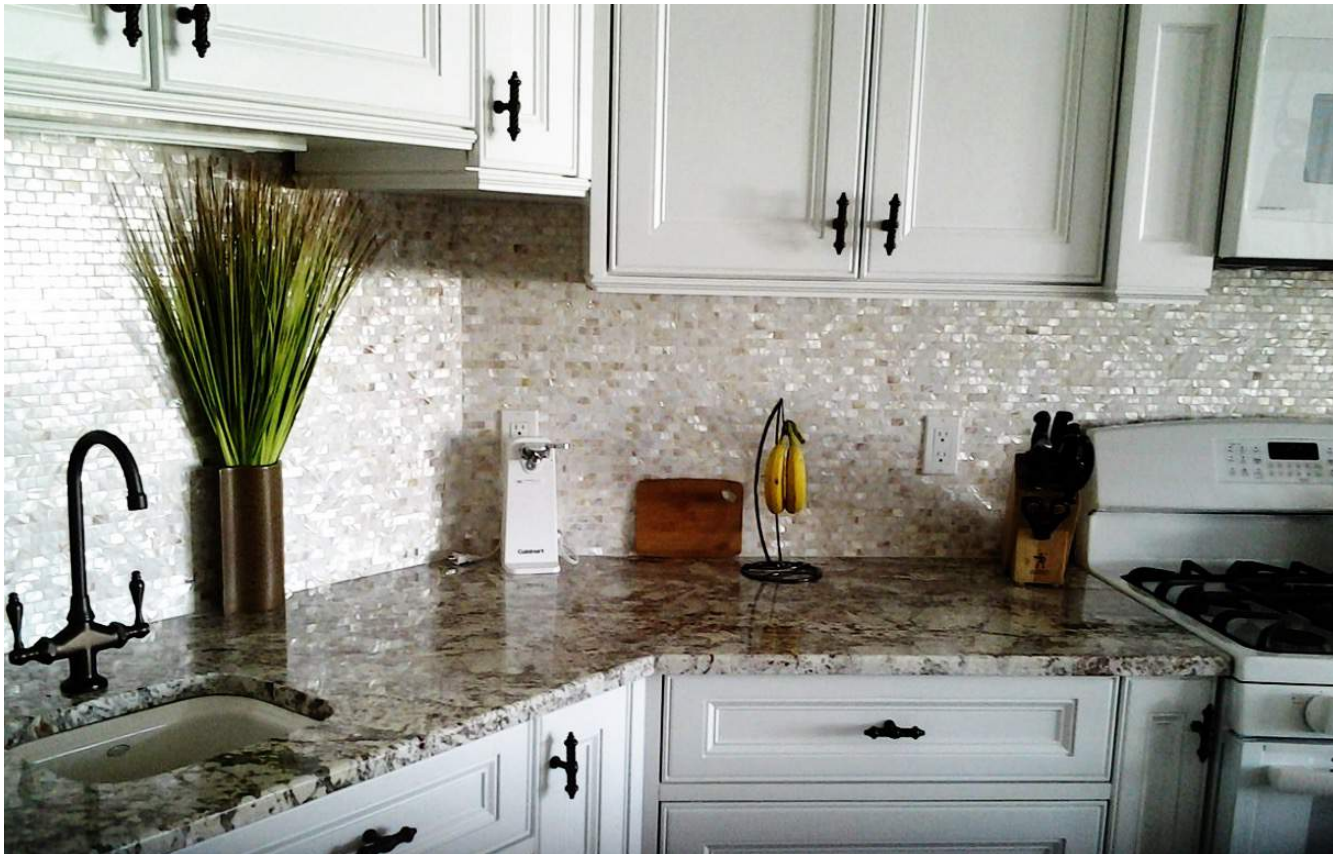

SORCCIA

Natural Thin Stone and Shell Panels

SORCCIA SHELLZ PANELS

SHELLZ walk in shower walls

White rectangle brick

48" x 96" Panels

6mm thick with PVC board backing

SORCCIA SHELLZ PANELS

SHELLZ kitchen backsplash

White Mother of Pearl rectangle brick

48" x 96" Panels

6mm with PVC board backing

SORCCIA SHELLZ PANELS

SHELLZ Bathrooms

White hexagon

48" x 96" Panels

6mm thick with PVC board

SORCCIA SHELLZ PANELS

SHELLZ kitchen backsplash

White rectangle brick

48" x 96" Panels

6mm thick with PVC board backing

SORCCIA SHELLZ PANELS

SHELLZ fireplace